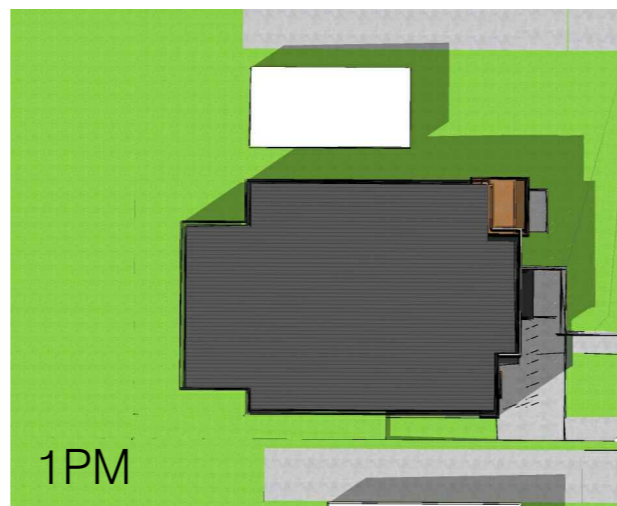

MARCH 21st

9AM

1PM

5PM

MARCH 21st

JUNE 21st

9AM

1PM

5PM

JUNE 21st

DECEMBER 21st

9AM

1PM

4PM

DECEMBER 21st

414 Churchill Ave. N., Ottawa,
ON, K1Z 5C6 • 613-853-2822
www.rjhill.ca • rosaline@rjhill.ca

Rosaline J. Hill Architect Inc.

CHAMPAGNE APARTMENTS

16 & 20 Champagne Avenue S, Ottawa

OCT 2018 SCALE: N.T.S.

SUN SHADOW STUDY