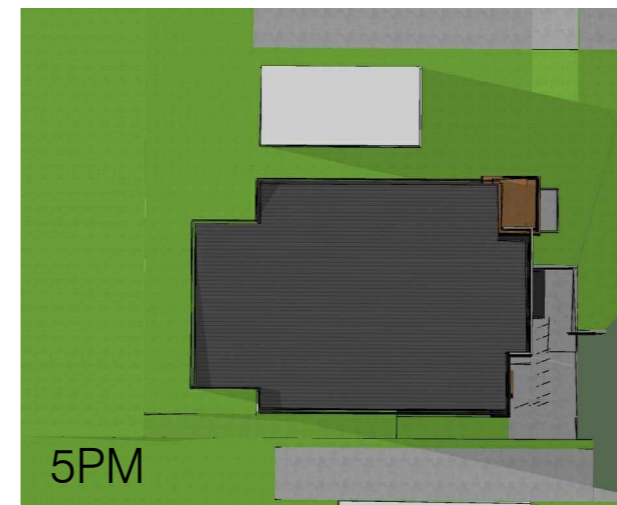

5PM

MARCH 21st

JUNE 21st