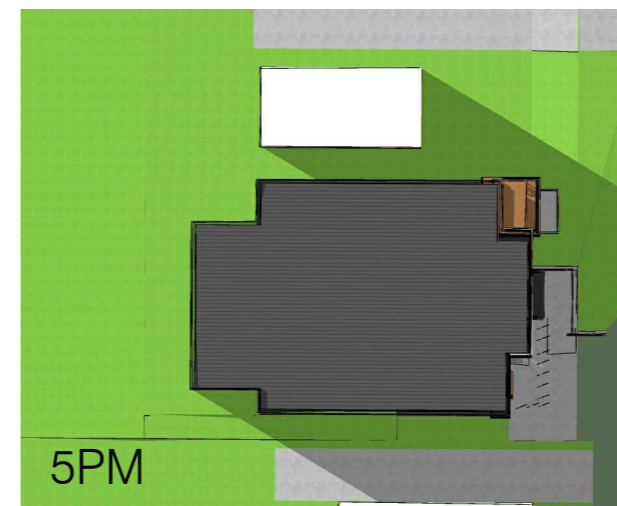

5PM

JUNE 21st

DECEMBER 21st