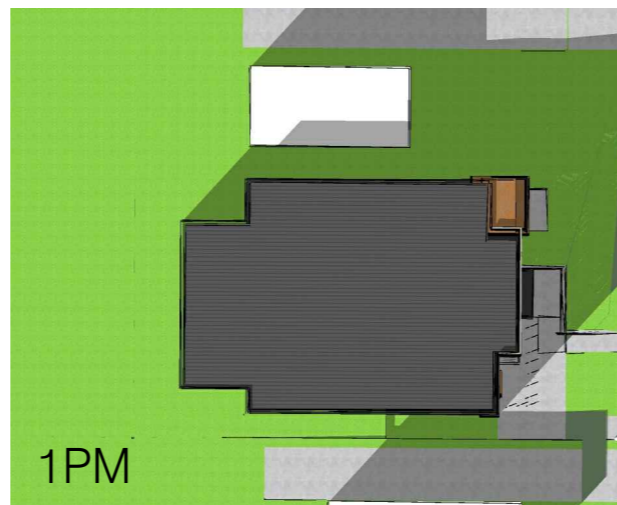

MARCH 21st

9AM

1PM

5PM

MARCH 21st

JUNE 21st

9AM

1PM

5PM

JUNE 21st

DECEMBER 21st

9AM

1PM

4PM

DECEMBER 21st

414 Churchill Ave. N., Ottawa,
ON, K1Z 5C6 • 613-853-2822
www.rjhill.ca • rosaline@rjhill.ca

Rosaline J. Hill Architect Inc.

CHAMPAGNE APARTMENTS

16 & 20 Champagne Avenue S, Ottawa

OCT 2018 SCALE: N.T.S.

SUN SHADOW STUDY