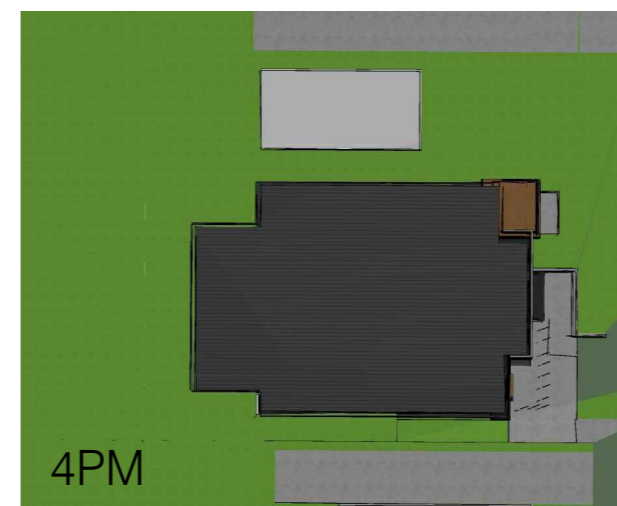

4PM

DECEMBER 21st

414 Churchill Ave. N., Ottawa,
ON, K1Z 5C6 • 613-853-2822
www.rjhill.ca • rosaline@rjhill.ca

Rosaline J. Hill Architect Inc.

CHAMPAGNE APARTMENTS

16 & 20 Champagne Avenue S, Ottawa

OCT 2018 SCALE: N.T.S.

SUN SHADOW STUDY