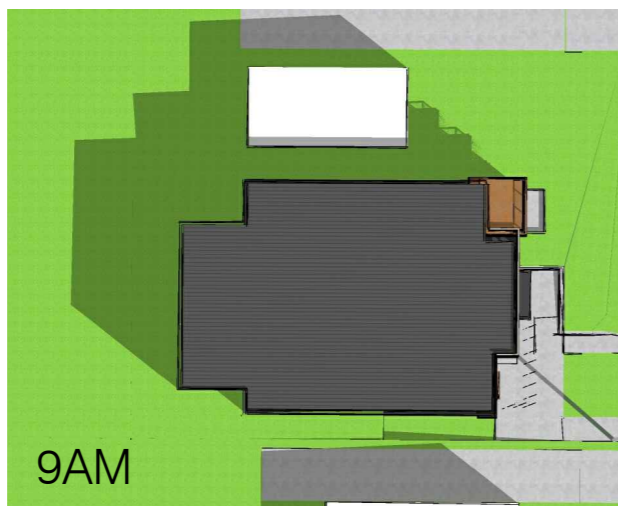

MARCH 21st

9AM

1PM

5PM

MARCH 21st

JUNE 21st

9AM

1PM

5PM

JUNE 21st

DECEMBER 21st

9AM

1PM

4PM

DECEMBER 21st

414 Churchill Ave. N., Ottawa,
ON, K1Z 5C6 • 613-853-2822
www.rjhill.ca • rosaline@rjhill.ca

Rosaline J. Hill Architect Inc.

CHAMPAGNE APARTMENTS

16 & 20 Champagne Avenue S, Ottawa

OCT 2018 SCALE: N.T.S.

SUN SHADOW STUDY