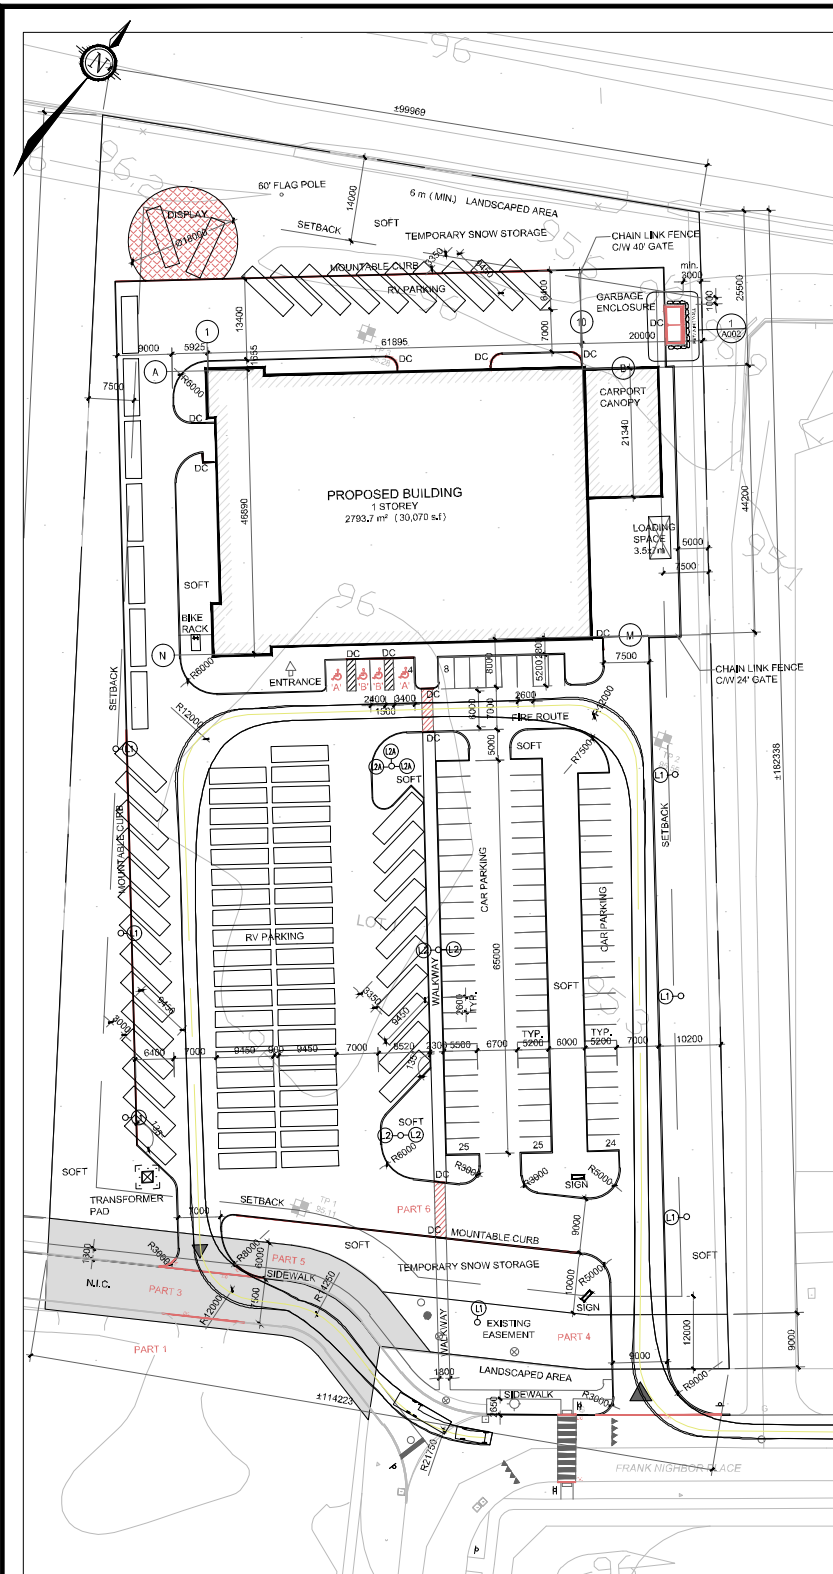

M:\2017\117193\CAD\Planning\Figures\117193-Fig-AT.dwg, Sheet 8x11 portrait, May 29, 2018 - 3:47pm, wslloss

SCALE: 1:1000

SCALE: 1:1000

SCALE: 1:1250

Engineers, Planners & Landscape Architects
 Suite 200, 240 Michael Cowpland Drive
 Ottawa, Ontario, Canada K2M 1P6

Telephone (613) 254-9643
 Facsimile (613) 254-5867
 Website www.novatech-eng.com

CAMP MART - SITE CAST

20 FRANK NIGHBOR PLACE TRUCK TURNING

SCALE AS NOTED		
DATE MAY 2018	JOB 117193	FIGURE Figure-AT