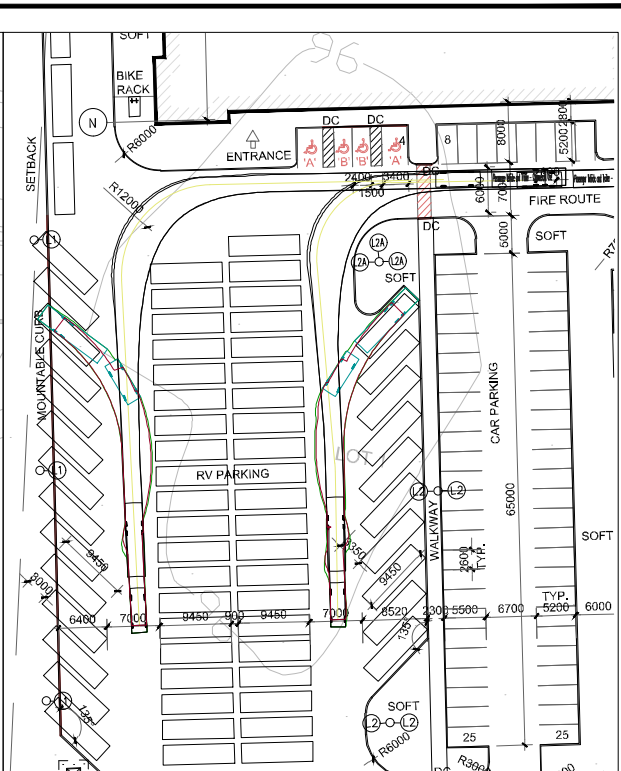

M:\2017\117193\CAD\Planning\Figures\117193-Fig-AT.dwg, Sheet 8x11 portrait, May 29, 2018 - 3:47pm, wslloss

SCALE: 1:1000

SCALE: 1:1000

SCALE: 1:1250

Engineers, Planners & Landscape Architects
 Suite 200, 240 Michael Cowpland Drive
 Ottawa, Ontario, Canada K2M 1P6

Telephone (613) 254-9643
 Facsimile (613) 254-5867
 Website www.novatech-eng.com

CAMP MART - SITE CAST

20 FRANK NIGHBOR PLACE TRUCK TURNING

SCALE AS NOTED		
DATE MAY 2018	JOB 117193	FIGURE Figure-AT