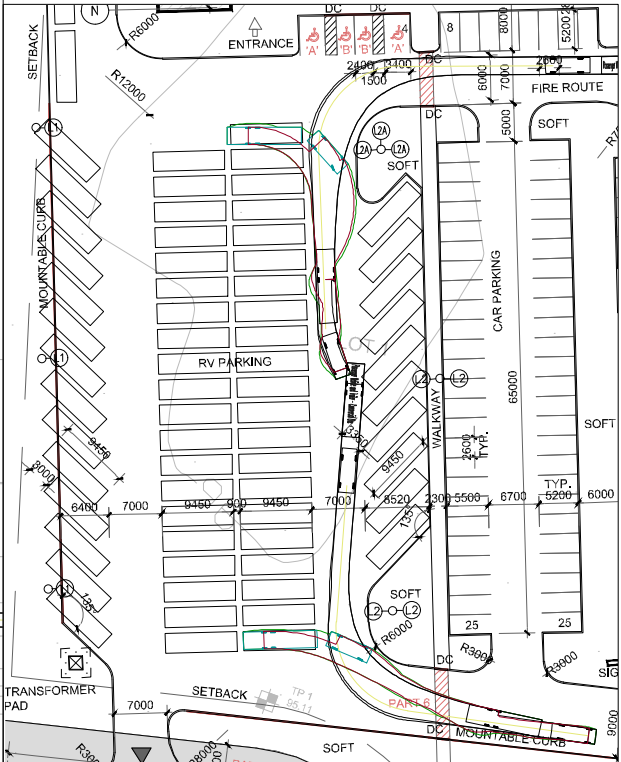

M:\2017\117193\CAD\Planning\Figures\117193-Fig-AT.dwg, Sheet 8x11 portrait, May 29, 2018 - 3:47pm, wslloss

SCALE: 1:1000

SCALE: 1:1000

SCALE: 1:1250

Engineers, Planners & Landscape Architects
 Suite 200, 240 Michael Cowpland Drive
 Ottawa, Ontario, Canada K2M 1P6

Telephone (613) 254-9643
 Facsimile (613) 254-5867
 Website www.novatech-eng.com

CAMP MART - SITE CAST

20 FRANK NIGHBOR PLACE TRUCK TURNING

SCALE AS NOTED		
DATE MAY 2018	JOB 117193	FIGURE Figure-AT