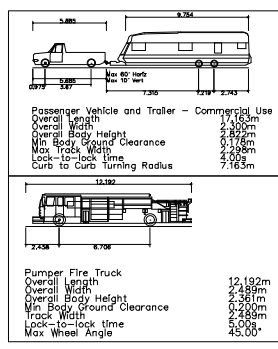

Telephone (613) 254-9643
 Facsimile (613) 254-5867
 Website www.novatech-eng.com

CAMP MART - SITE CAST

20 FRANK NIGHBOR PLACE TRUCK TURNING

SCALE AS NOTED		
DATE MAY 2018	JOB 117193	FIGURE Figure-AT