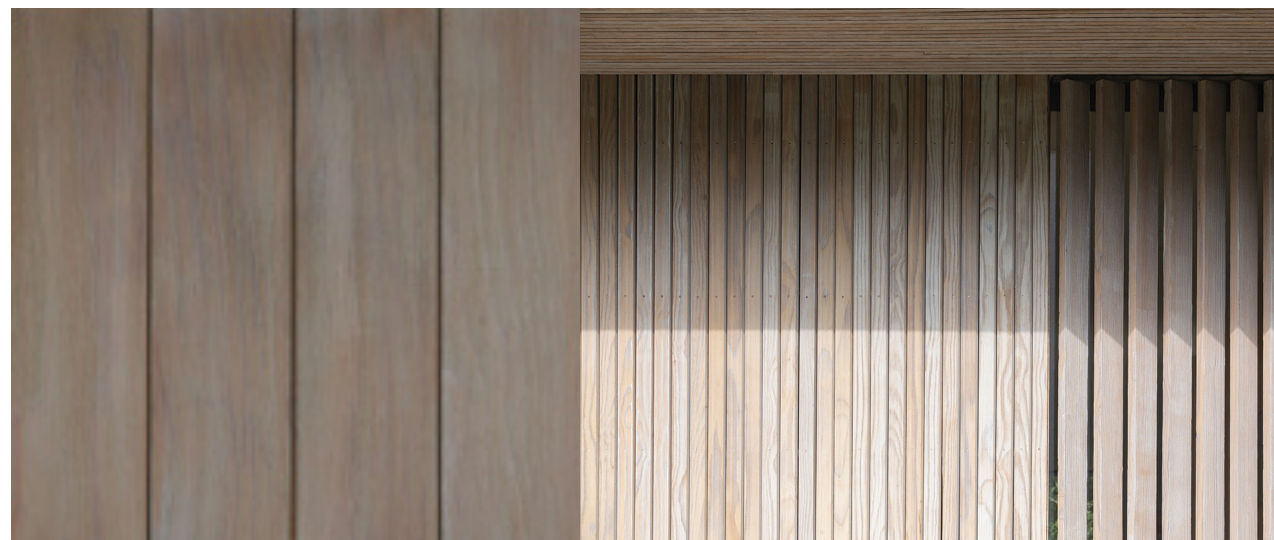

25001 plissé (275 Hillcrest Road) - Exterior Finishes

❶ Owens Corning - *Architectural Asphalt Shingle 'Driftwood'*

❷ Swisspearl - *Gravial Series 'Amber 723'*
[Milled/Fluted through-colour Fibre Cement Board Cladding]

❸ Arriscraft - *Architectural Linear Brick Series 'Walnut'*
[Warm-Tone, Blended-Unit Masonry]

❹ Textel Wood Products - *Adobo Imbue Series 'Mountain Ash'*
[Thermally Modified Timber Cladding] +
Adobo Vulcan Screen
[Thermally Modified Timber Screen System]

❺ Swisspearl - *Gravial Series 'Anthracite 3020'*
[Milled/Fluted through-colour Fibre Cement Board Cladding]

❻ RELM Finesrta - *AluProf 'MB-79'*
[Black Aluminium triple glazed windows]