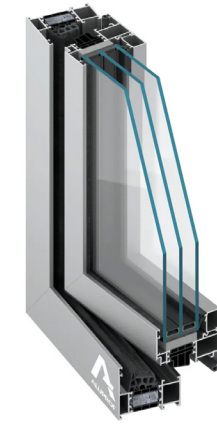

25001 plissé (275 Hillcrest Road) - Exterior Finishes

❶ Owens Corning - *Architectural Asphalt Shingle 'Driftwood'*

❷ Swisspearl - *Gravial Series 'Amber 723'*
[Milled/Fluted through-colour Fibre Cement Board Cladding]

❸ Arriscraft - *Architectural Linear Brick Series 'Walnut'*
[Warm-Tone, Blended-Unit Masonry]

❹ Textel Wood Products - *Adobo Imbue Series 'Mountain Ash'*
[Thermally Modified Timber Cladding] +
Adobo Vulcan Screen
[Thermally Modified Timber Screen System]

❺ Swisspearl - *Gravial Series 'Anthracite 3020'*
[Milled/Fluted through-colour Fibre Cement Board Cladding]

❻ RELM Finesrta - *AluProf 'MB-79'*
[Black Aluminium triple glazed windows]