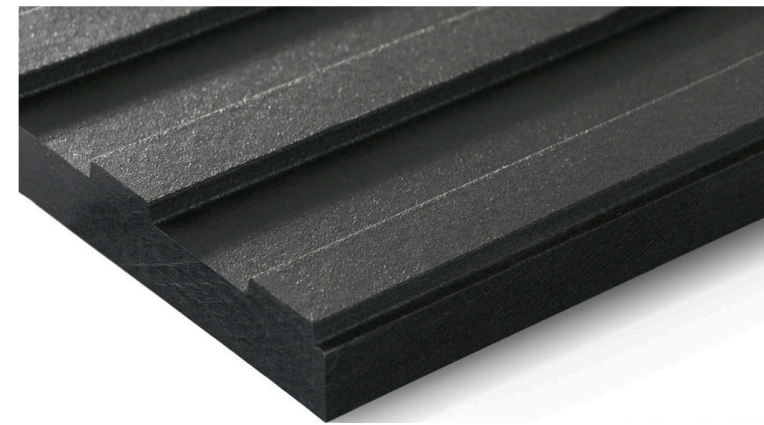

25001 plissé (275 Hillcrest Road) - Exterior Finishes

❶ Owens Corning - *Architectural Asphalt Shingle 'Driftwood'*

❷ Swisspearl - *Gravial Series 'Amber 723'*
[Milled/Fluted through-colour Fibre Cement Board Cladding]

❸ Arriscraft - *Architectural Linear Brick Series 'Walnut'*
[Warm-Tone, Blended-Unit Masonry]

❹ Textel Wood Products - *Adobo Imbue Series 'Mountain Ash'*
[Thermally Modified Timber Cladding] +
Adobo Vulcan Screen
[Thermally Modified Timber Screen System]

❺ Swisspearl - *Gravial Series 'Anthracite 3020'*
[Milled/Fluted through-colour Fibre Cement Board Cladding]

❻ RELM Finesrta - *AluProf 'MB-79'*
[Black Aluminium triple glazed windows]