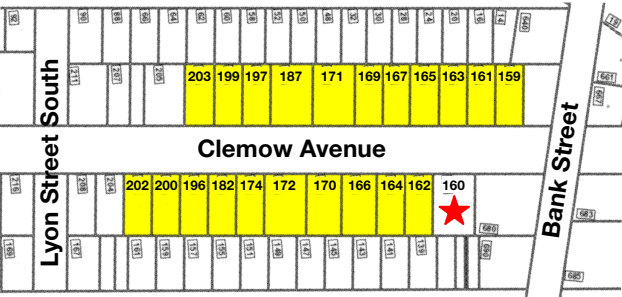

182 Clemow (1B, 2B, 3A)

196 Clemow (1A, 2B, 3A)

200 Clemow (1A, 2B, 3A)

202 Clemow (1A, 2B, 3A)

Streetscape Key Plan

166 Clemow (1B, 2B, 3A)

170 Clemow (1A, 2B, 3A)

172 Clemow (1A, 2B, 3A)

174 Clemow (1A, 2B, 3A)

680 Bank Street (included as adjacent lot / end condition)

160 Clemow (1B, 2B, 3A)

162 Clemow (1A, 2B, 3A)

164 Clemow (1A, 2B, 3A)

Streetscape Character Analysis (Character Groups)

- 1 Attached Garages and Carports
 - A. No front-facing attached garage or carport
 - B. Front-facing attached garage or carport
- 2 Access and Parking Character
 - A. No driveways along lot lines abutting a street
 - B. Individual single-wide driveways and Shared driveway
 - C. Individual double-wide driveways
 - D. Legally-established front yard parking
- 3 Main Door Character
 - A. Main door faces the front lot line and the street, or is accessed by a structure located along the front wall of the dwelling but does not face the front lot line and street
 - B. Main door does not face the front lot line and doesn't face the street