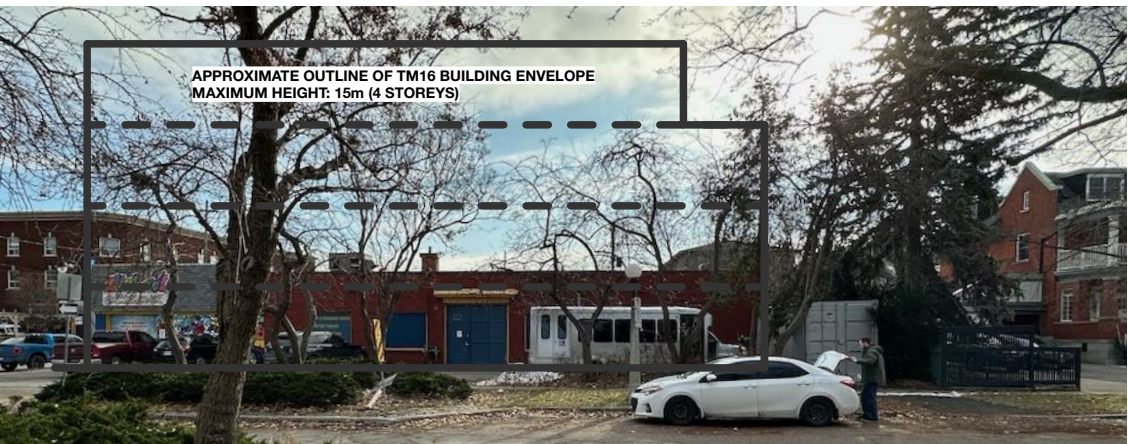

Streetscape Character Analysis (Character Groups)

- 1 Attached Garages and Carports
 - A. No front-facing attached garage or carport
 - B. Front-facing attached garage or carport
- 2 Access and Parking Character
 - A. No driveways along lot lines abutting a street
 - B. Individual single-wide driveways and Shared driveway
 - C. Individual double-wide driveways
 - D. Legally-established front yard parking
- 3 Main Door Character
 - A. Main door faces the front lot line and the street, or is accessed by a structure located along the front wall of the dwelling but does not face the front lot line and street
 - B. Main door does not face the front lot line and doesn't face the street

174 Clemow (1A, 2B, 3A)

680 Bank Street (included as adjacent lot / end condition)

160 Clemow (1B, 2B, 3A)

162 Clemow (1A, 2B, 3A)

164 Clemow (1A, 2B, 3A)

Streetscape Character Analysis (Character Groups)

- 1 Attached Garages and Carports
 - A. No front-facing attached garage or carport
 - B. Front-facing attached garage or carport
- 2 Access and Parking Character
 - A. No driveways along lot lines abutting a street
 - B. Individual single-wide driveways and Shared driveway
 - C. Individual double-wide driveways
 - D. Legally-established front yard parking
- 3 Main Door Character
 - A. Main door faces the front lot line and the street, or is accessed by a structure located along the front wall of the dwelling but does not face the front lot line and street
 - B. Main door does not face the front lot line and doesn't face the street