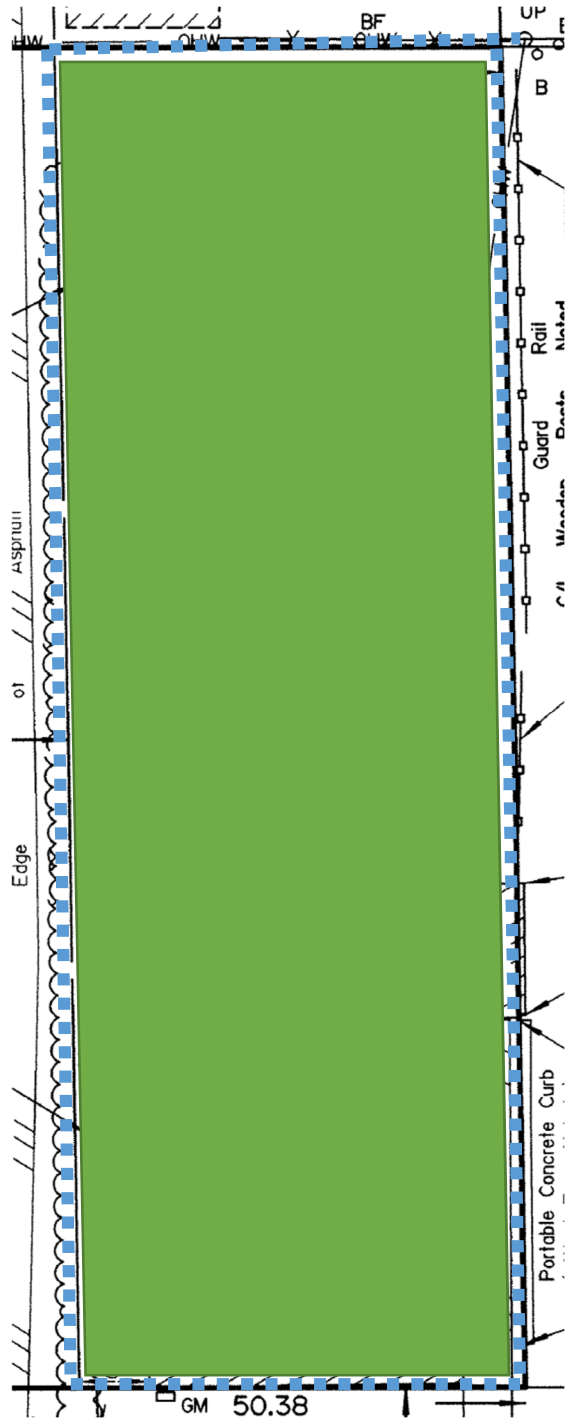

Demolition Concept Plan
293 Lisgar Street

- Grass Seed
- ■ Black Vinyl Chain Link fence